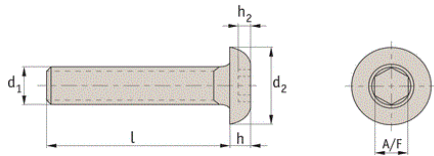

**ISO 7380 Socket Button Head Screws**

ISO 7380 Socket Button Head Screws			
Thread	M5	M6	M8
d2	9.5	10.5	14.0
h	2.75	3.30	4.40
h2	1.56	2.08	2.60
A/F	3	4	5
Lengths-L	16 And 25	16 And 25	20 And 30

Material: Titanium 5

INFORMATION AND DRAWINGS PROVIDED ARE  
REFERENCE ONLY